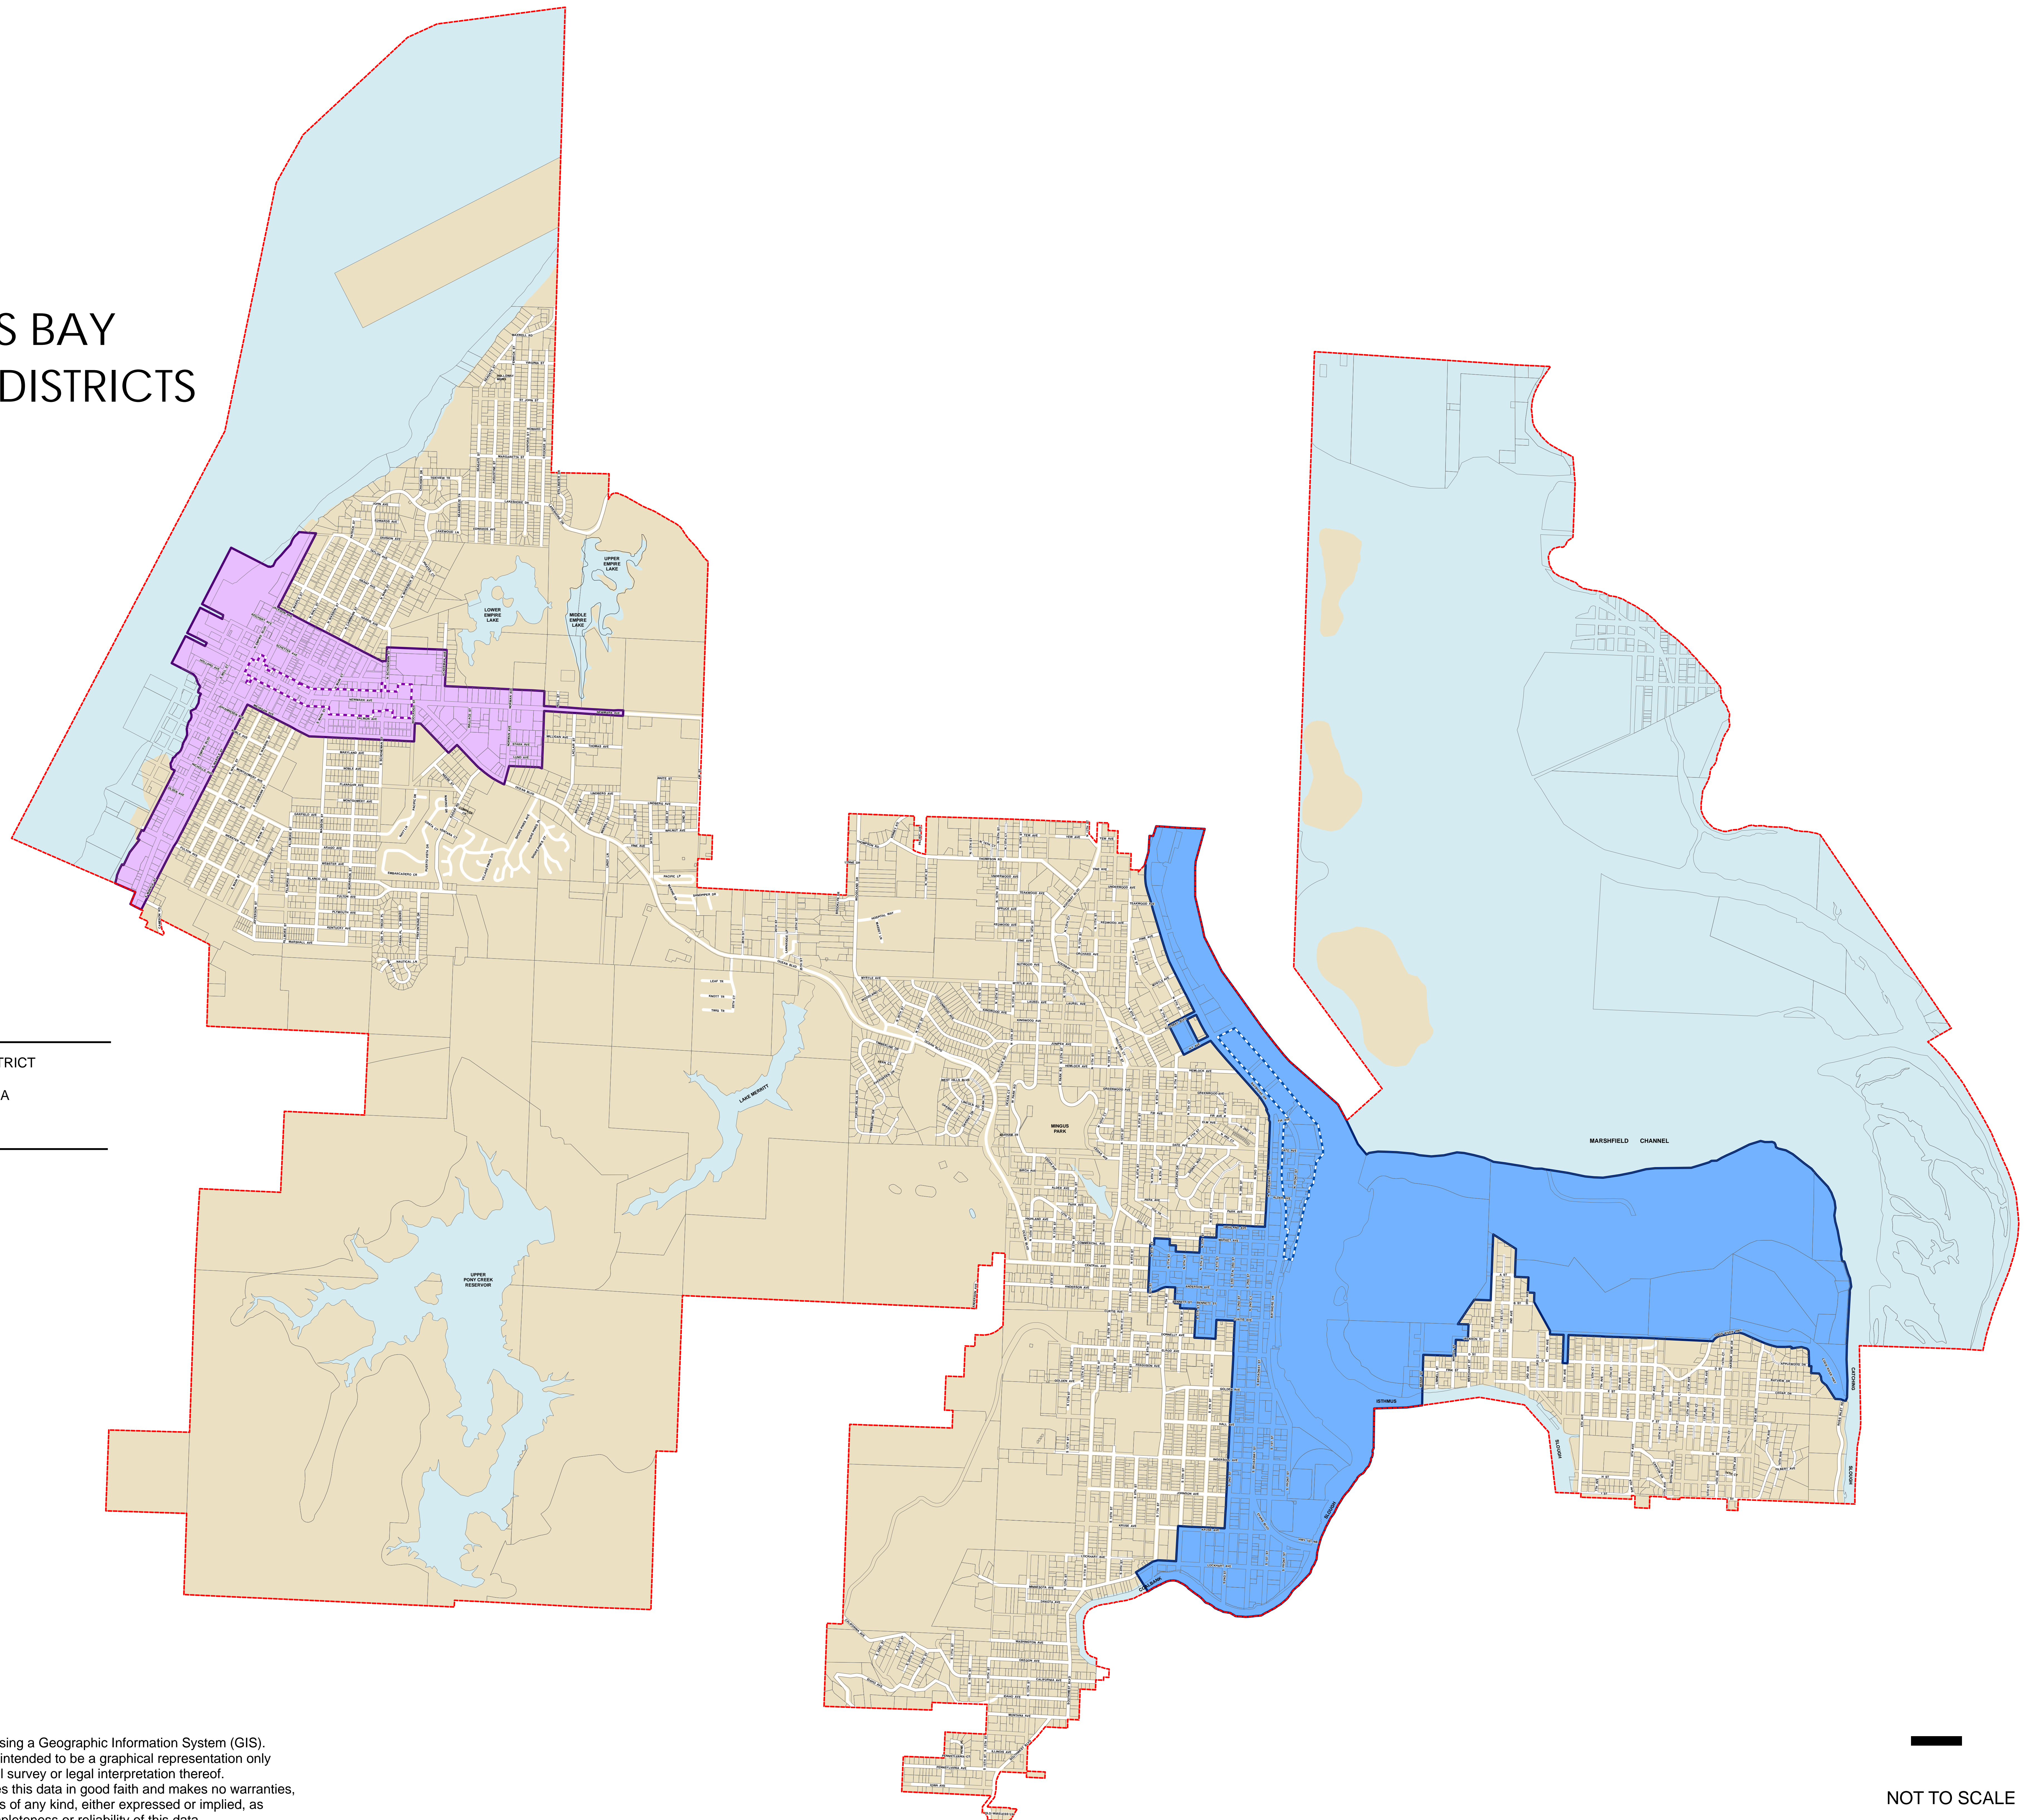

CITY OF COOS BAY URBAN RENEWAL DISTRICTS MAP

LEGEND

DOWNTOWN

 COOS BAY DOWNTOWN URBAN RENEWAL DISTRICT

 WATERFRONT HERITAGE DESIGN REVIEW AREA

EMPIRE

 EMPIRE URBAN RENEWAL DISTRICT

 EMPIRE DESIGN REVIEW AREA

 CITY LIMITS

 PARCELS

 STREETS

Disclaimer:

This document is produced using a Geographic Information System (GIS). The data contained herein is intended to be a graphical representation only and is by no means an official survey or legal interpretation thereof. The City of Coos Bay provides this data in good faith and makes no warranties, guarantees or representations of any kind, either expressed or implied, as to the content, accuracy, completeness or reliability of this data.