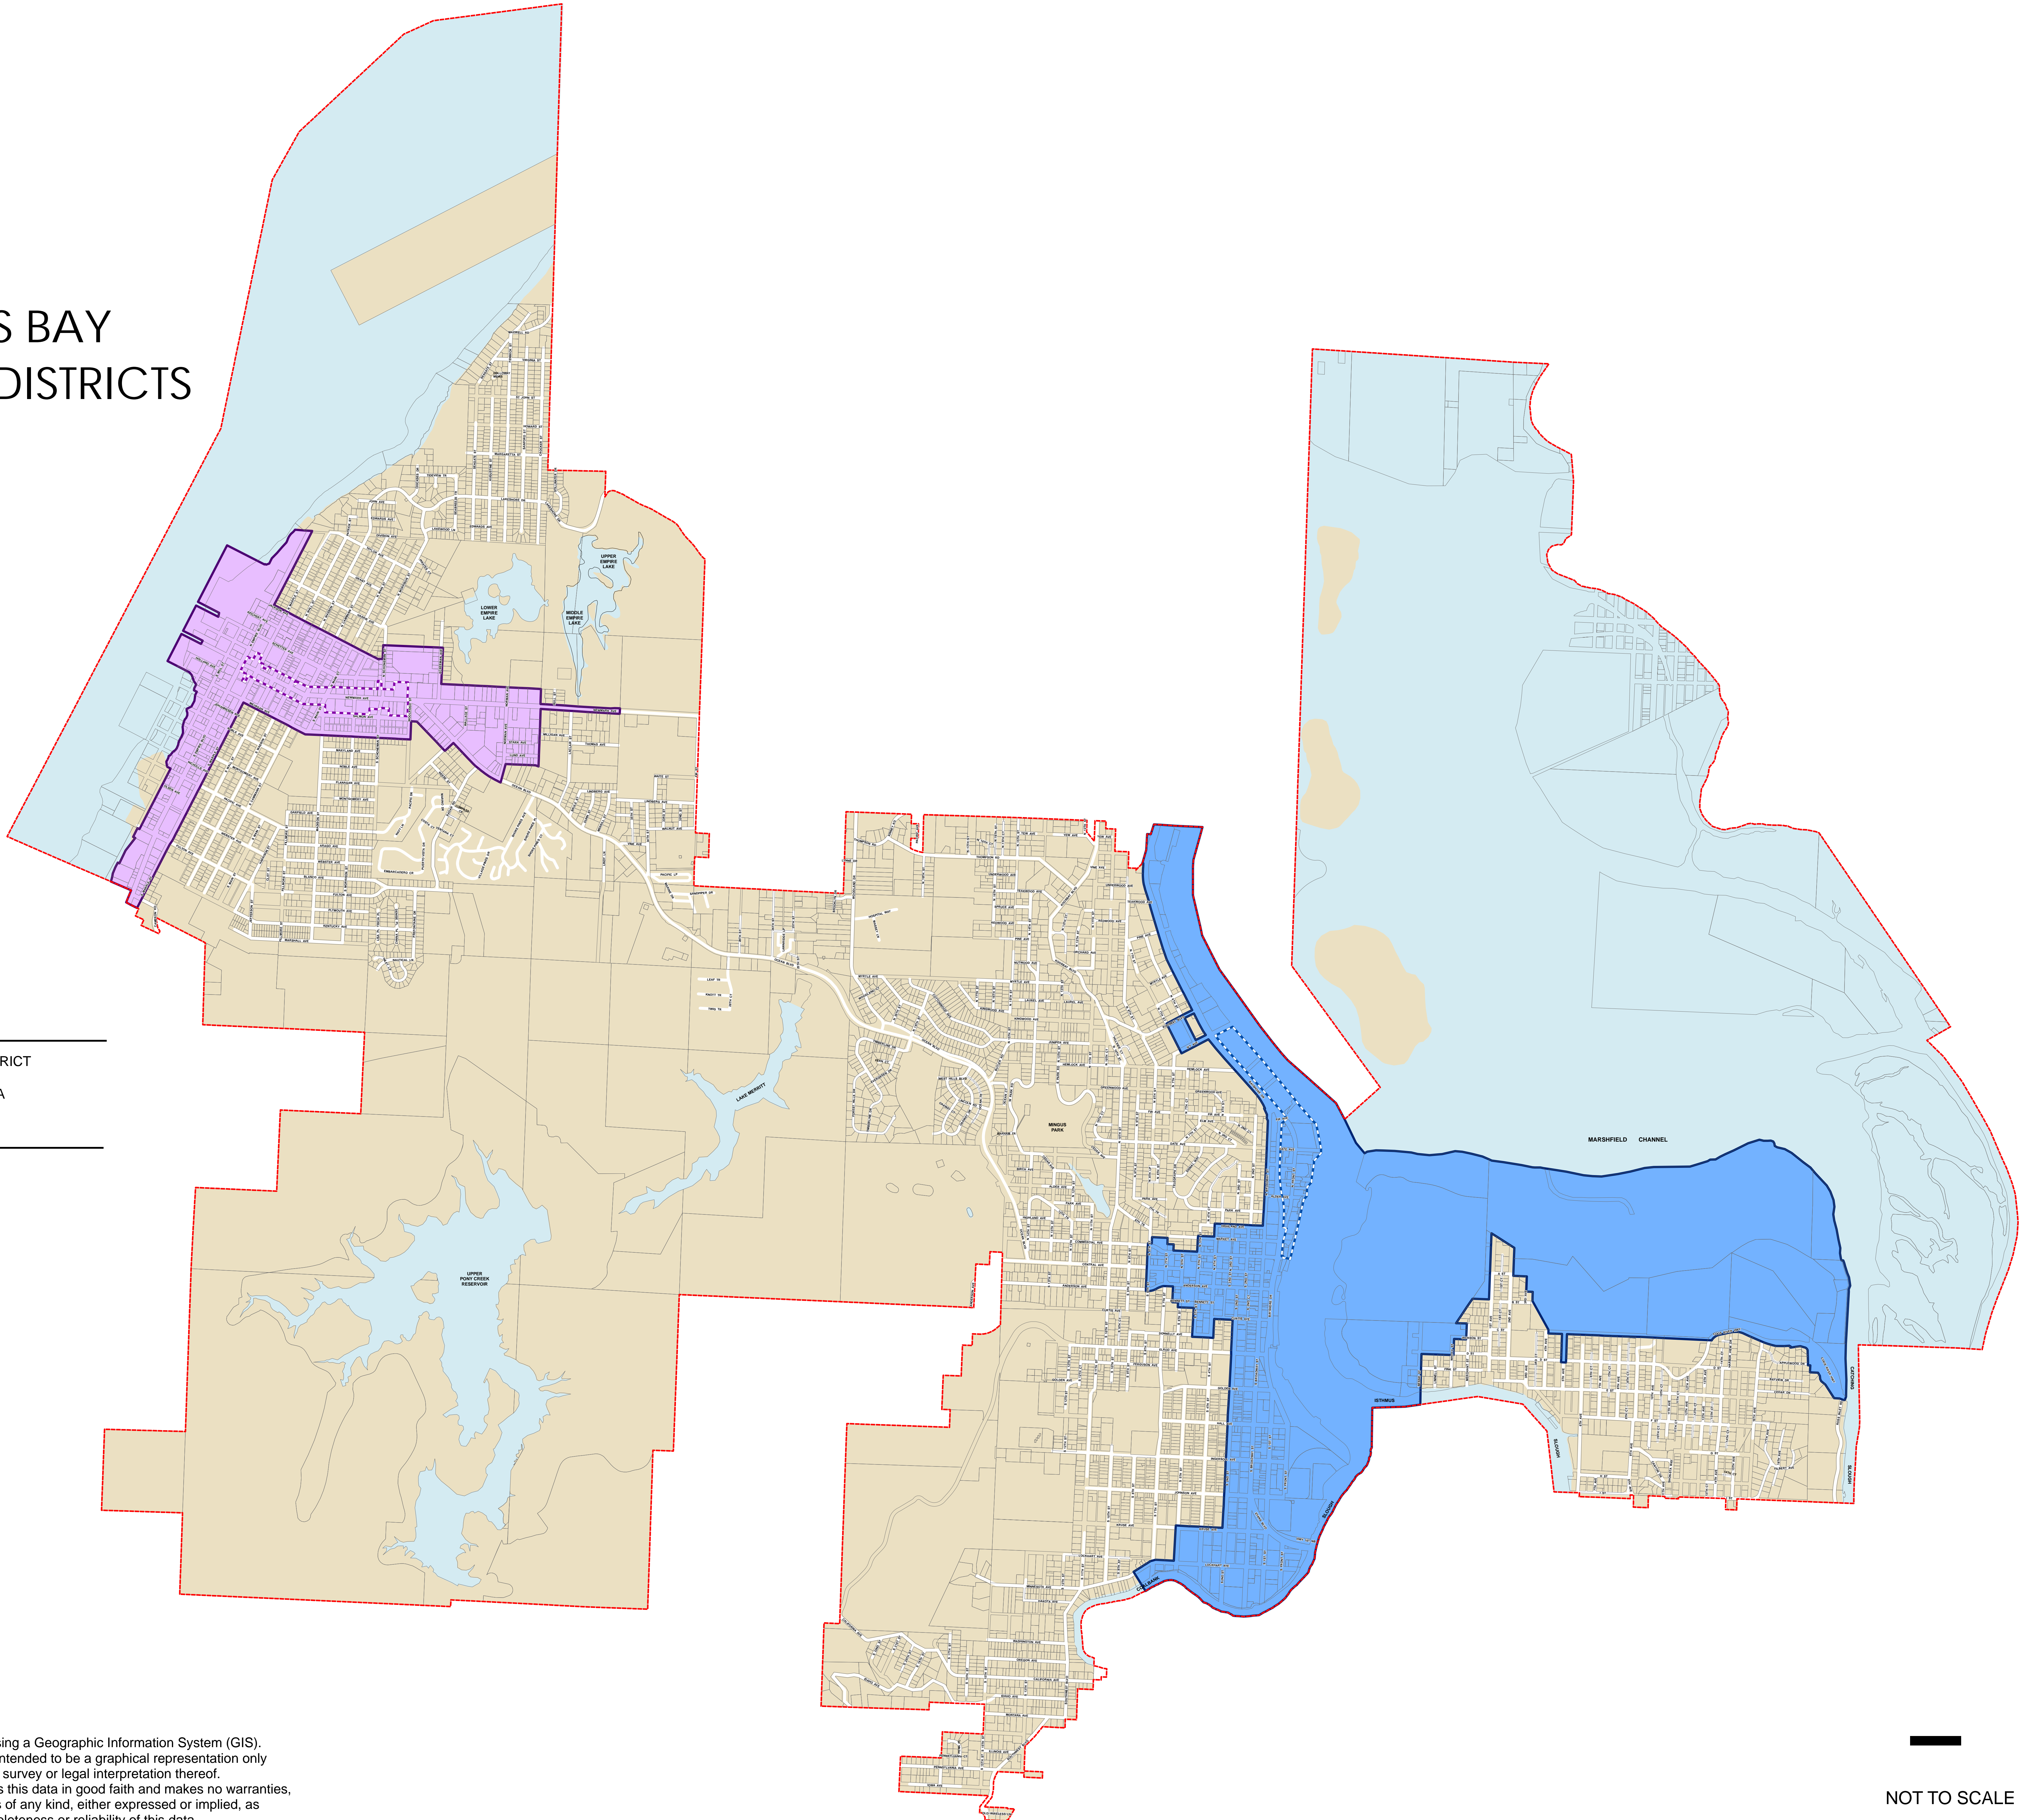

# CITY OF COOS BAY URBAN RENEWAL DISTRICTS MAP

### LEGEND

- DOWNTOWN**
- COOS BAY DOWNTOWN URBAN RENEWAL DISTRICT
- WATERFRONT HERITAGE DESIGN REVIEW AREA
- EMPIRE**
- EMPIRE URBAN RENEWAL DISTRICT
- EMPIRE DESIGN REVIEW AREA
- CITY LIMITS
- PARCELS
- STREETS