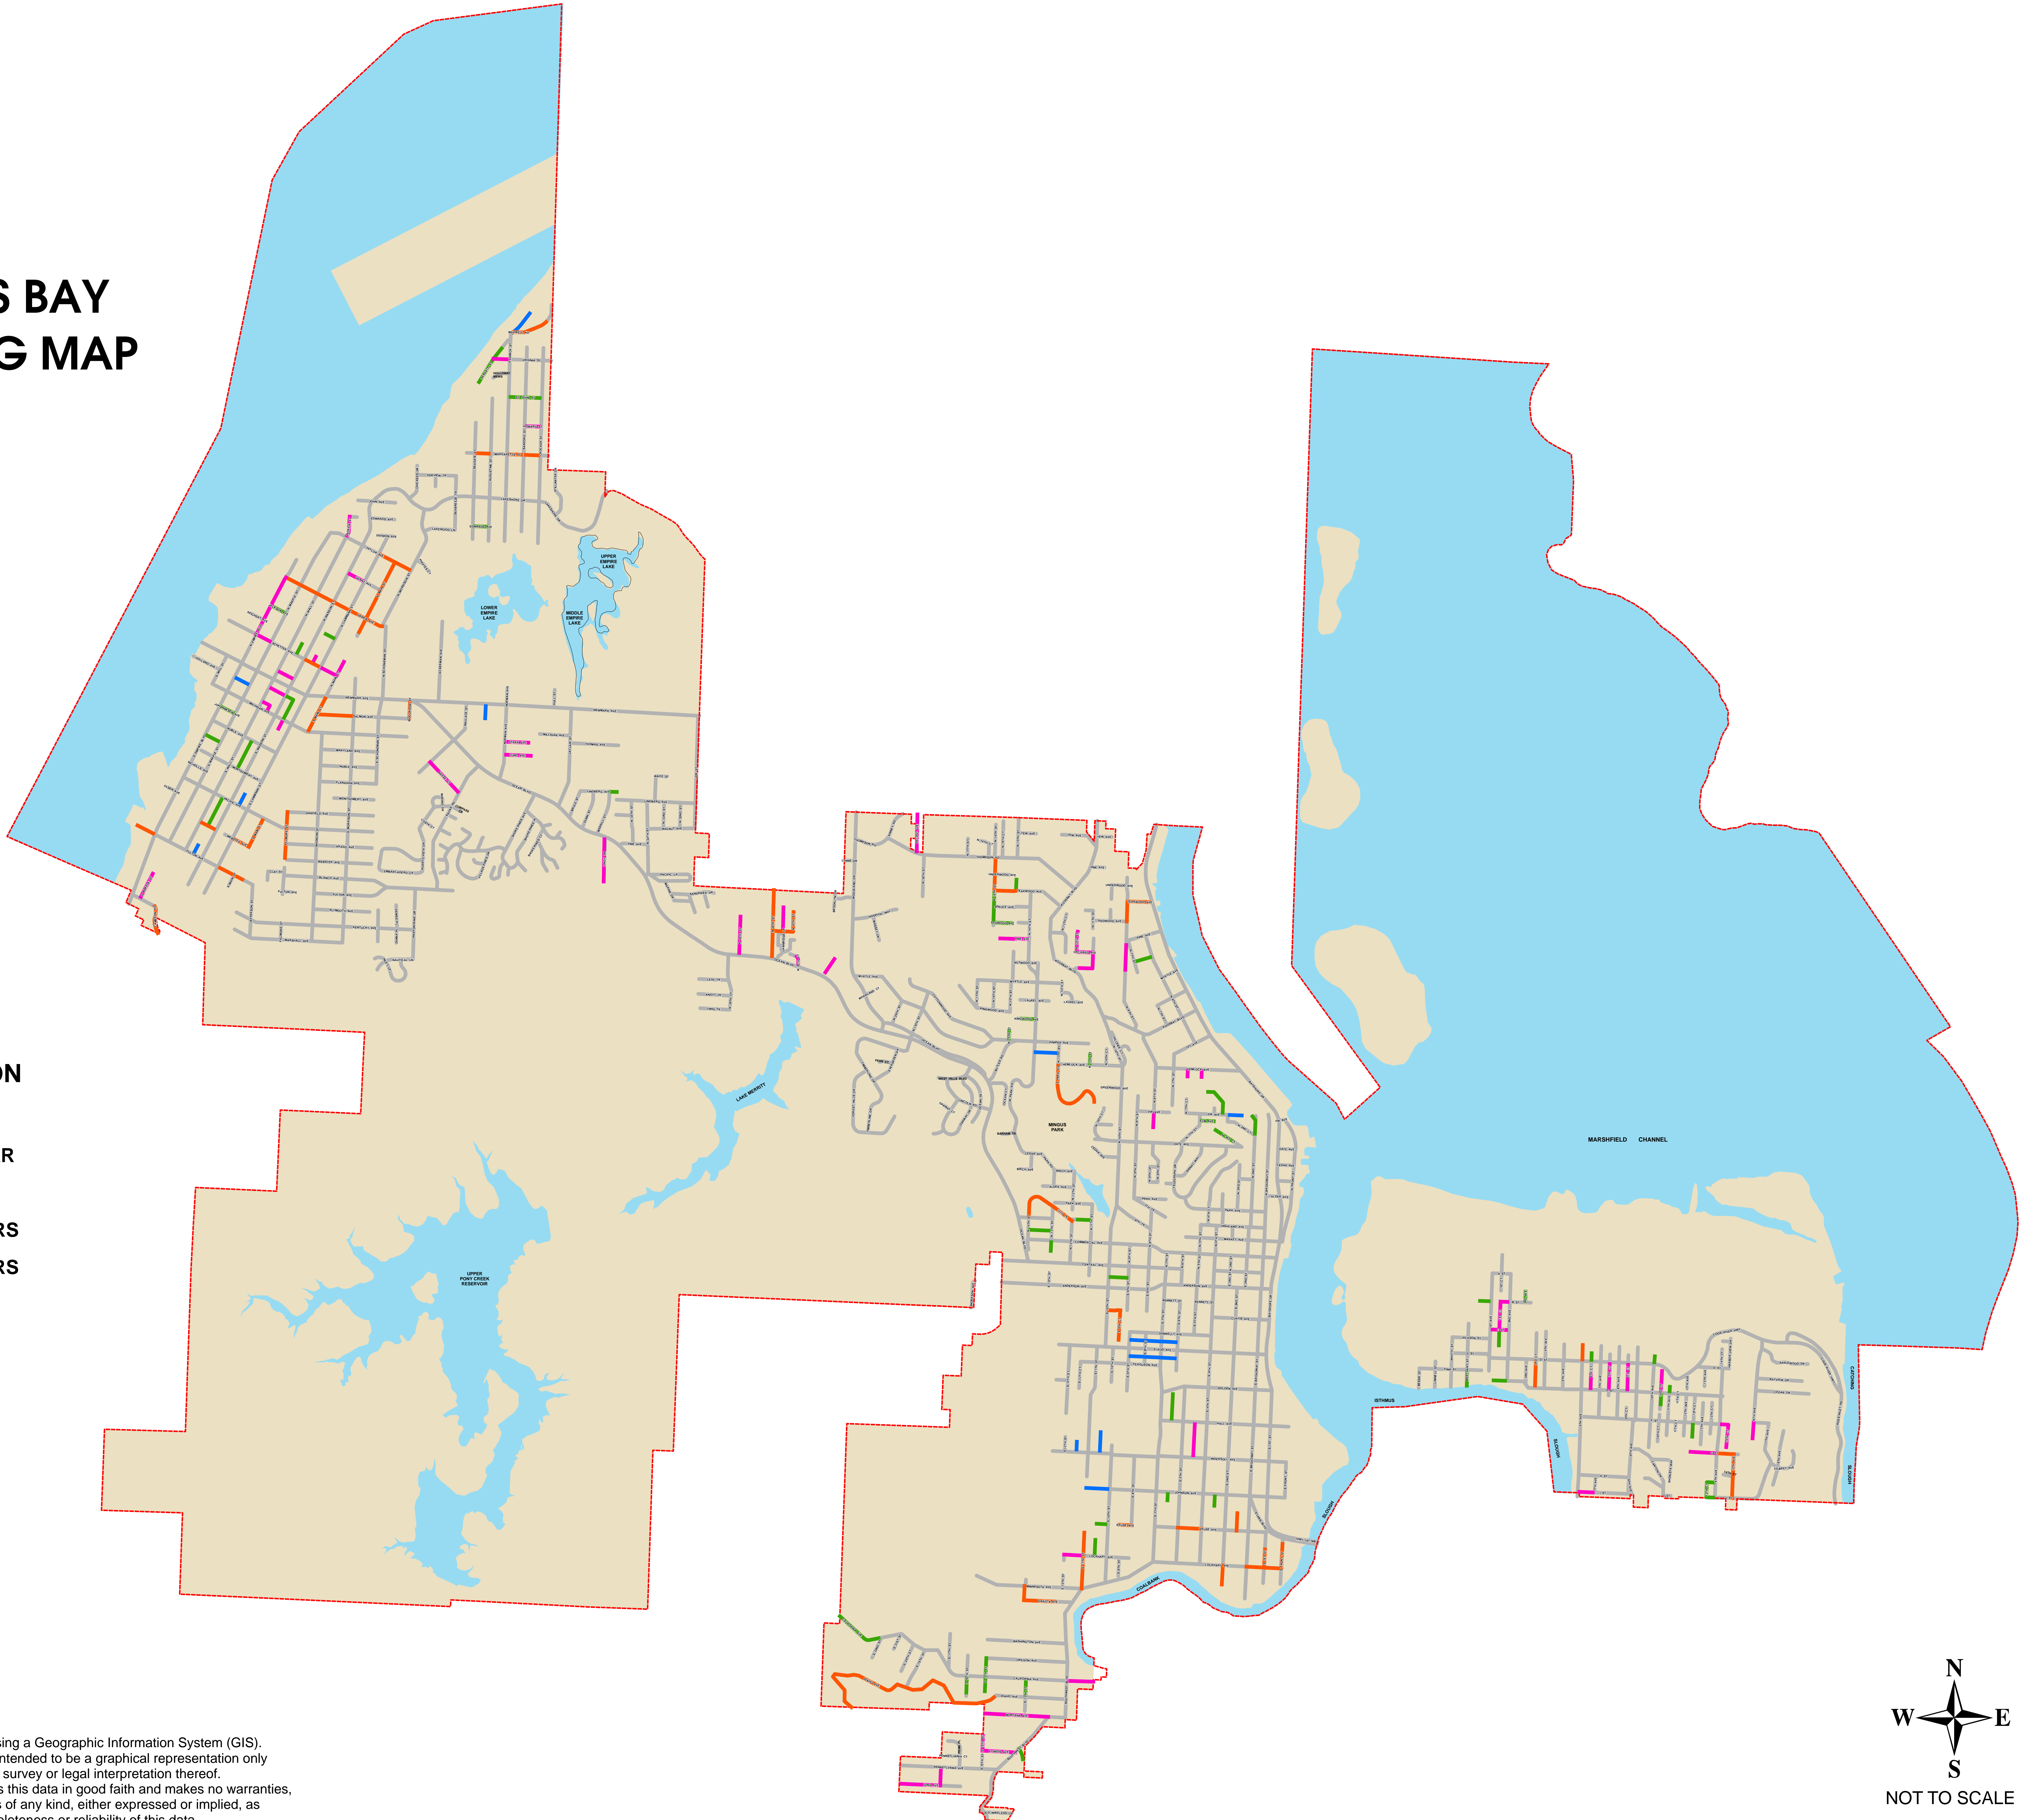

CITY OF COOS BAY STREET GRADING MAP

LEGEND

GRADING CLASSIFICATION

| LEVEL | FREQUENCY |
|-------|--------------------|
| 1 | 2-3 TIMES PER YEAR |
| 2 | 1 TIME PER YEAR |
| 3 | EVERY 2 TO 3 YEARS |
| 4 | EVERY 4 TO 6 YEARS |

- STREETS
- CITY LIMITS

Disclaimer:
This document is produced using a Geographic Information System (GIS). The data contained herein is intended to be a graphical representation only and is by no means an official survey or legal interpretation thereof. The City of Coos Bay provides this data in good faith and makes no warranties, guarantees or representations of any kind, either expressed or implied, as to the content, accuracy, completeness or reliability of this data.